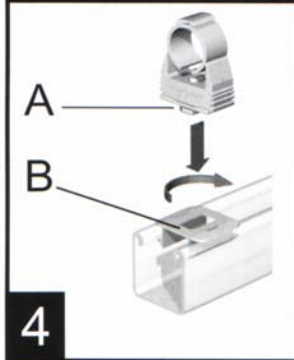

STARQUICK load chart

starQuick® maximum load 200 N

technical information: www.starquick.com

code 8510000

starQuick®

technical information: www.starquick.com