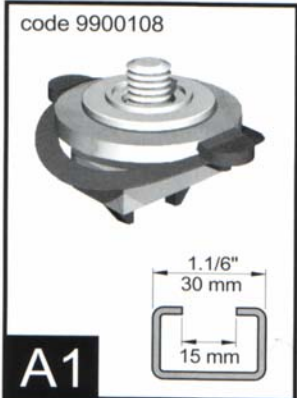

STARQUICK load chart

starQuick® maximum load 200 N

technical information: www.starquick.com

code 8510000

starQuick®

technical information: www.starquick.com