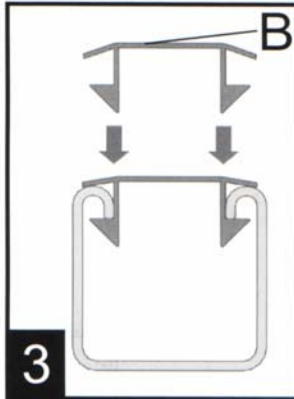

STARQUICK load chart

starQuick® maximum load 200 N

technical information: www.starquick.com

code 8510000

starQuick®

technical information: www.starquick.com